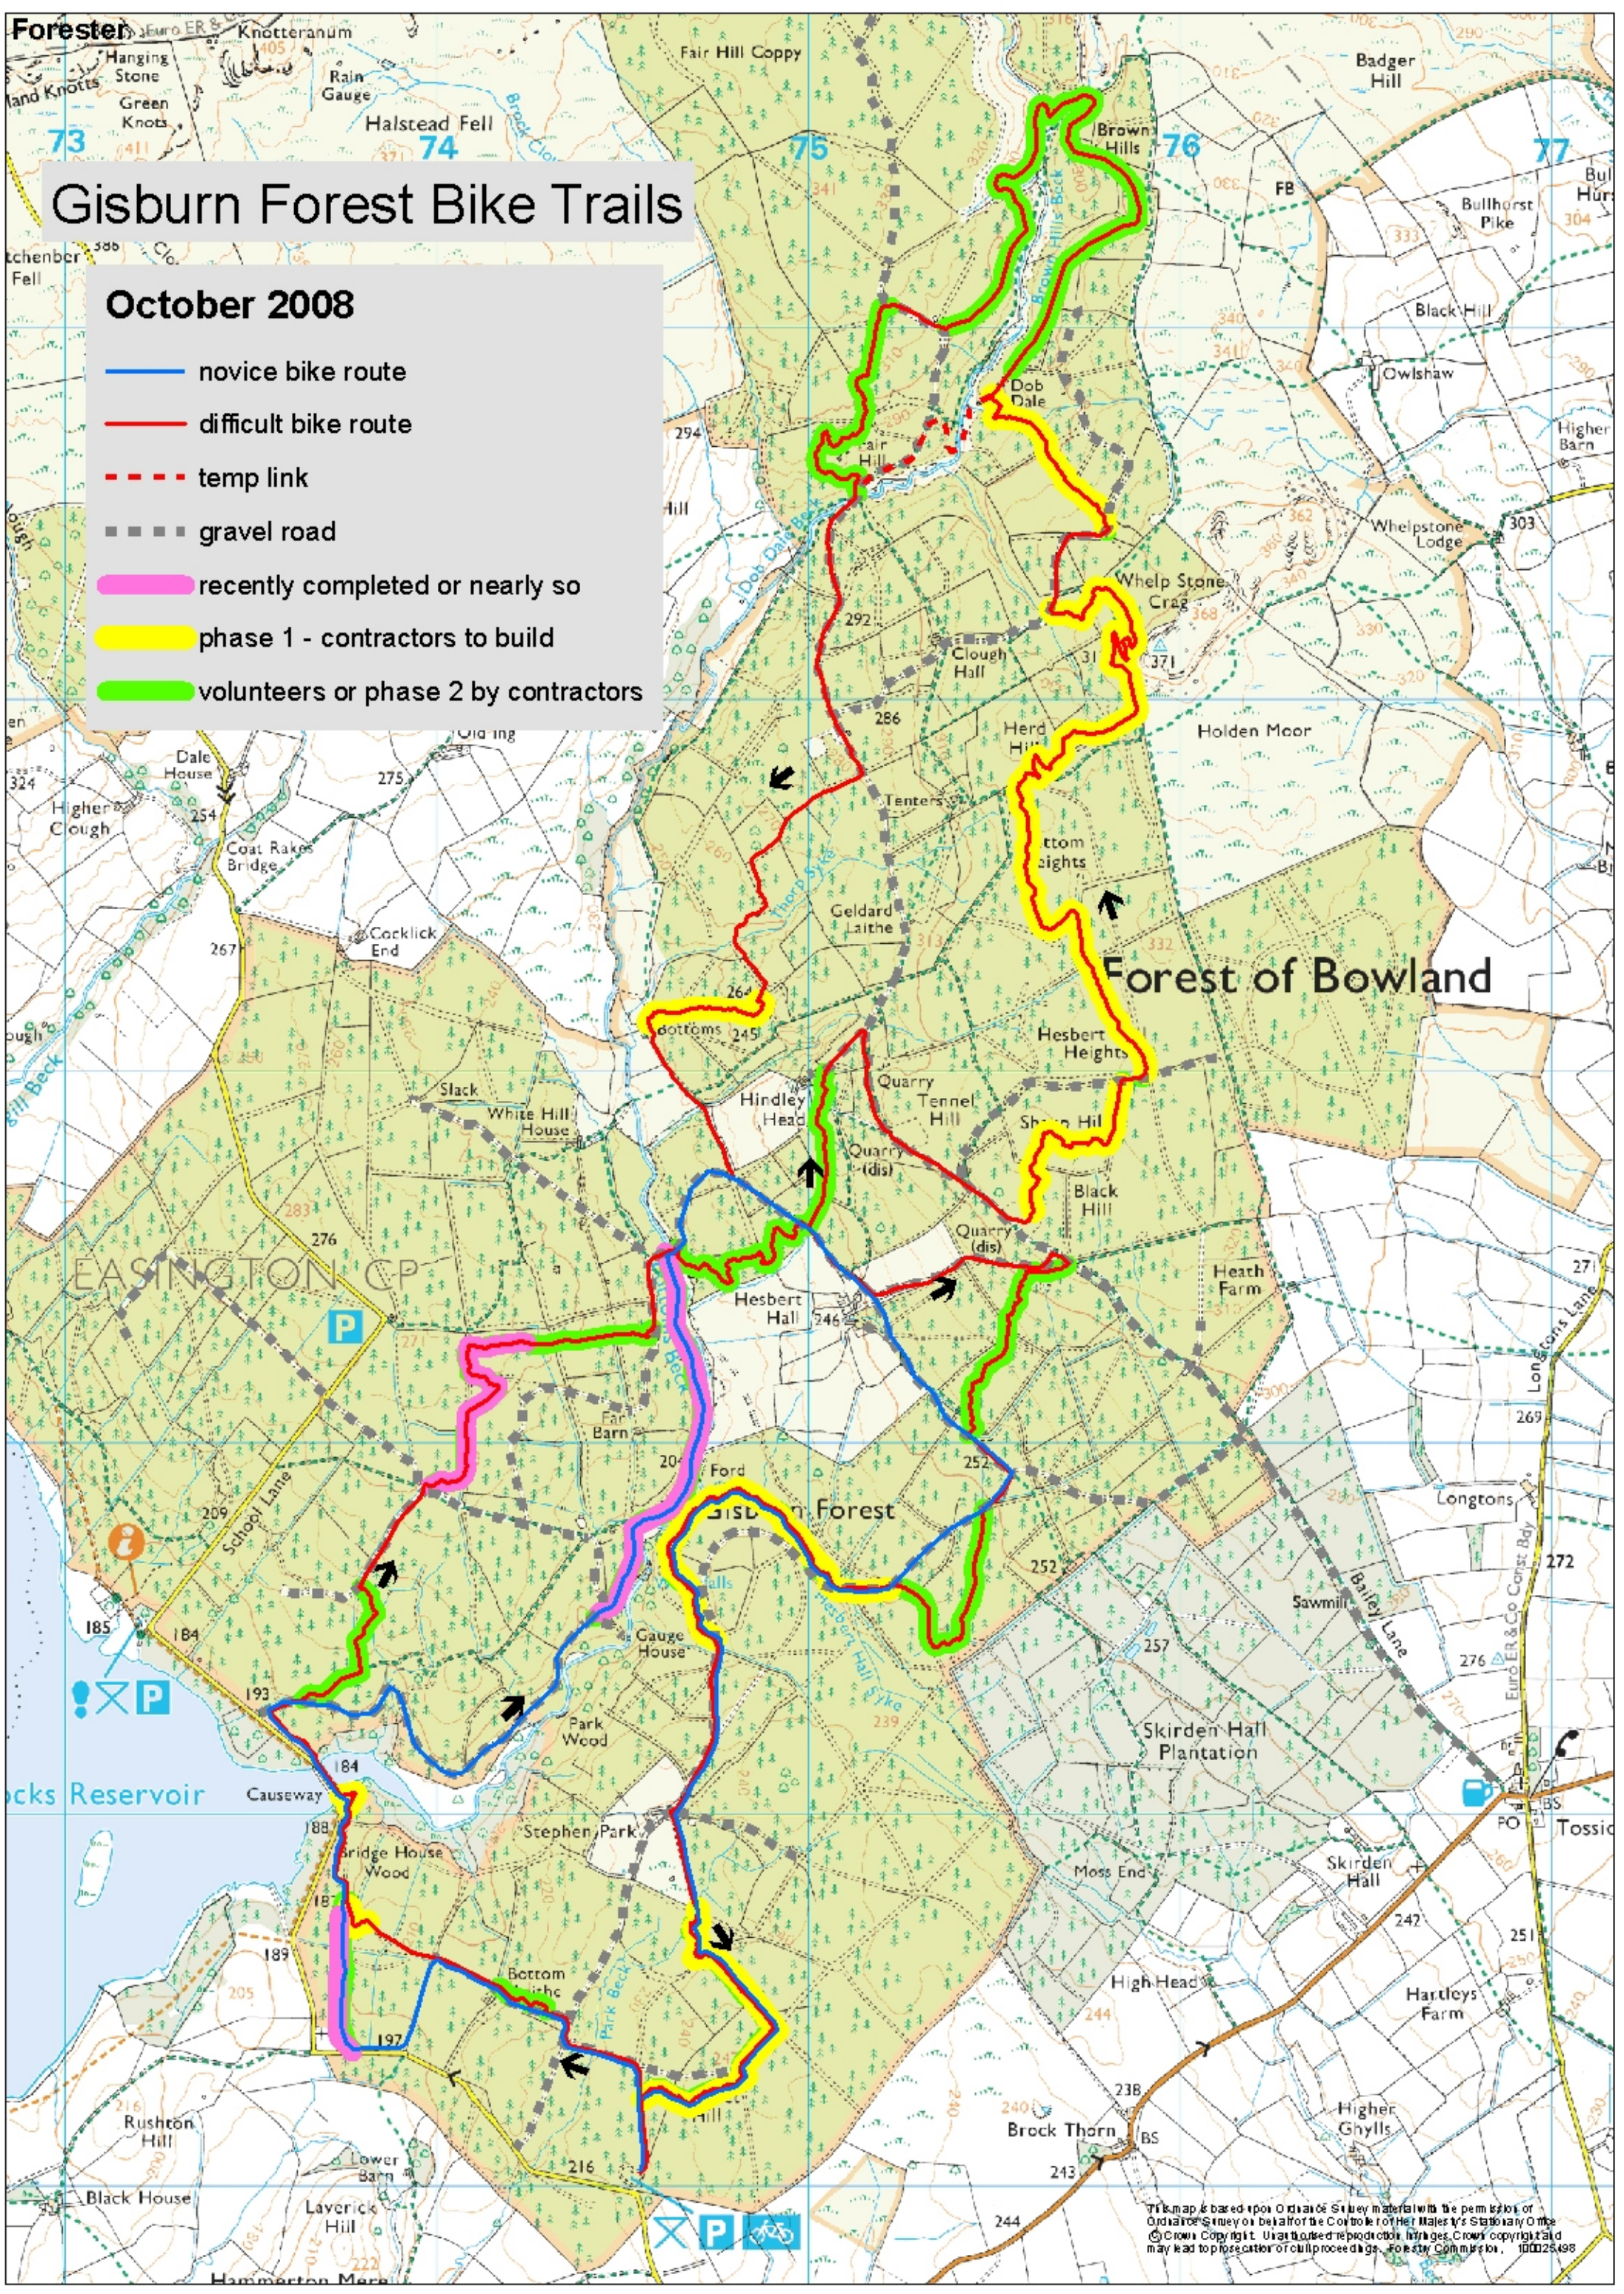

# Gisburn Forest Bike Trails

October 2008

- novice bike route
- difficult bike route
- - - temp link
- ■ ■ gravel road
- recently completed or nearly so
- phase 1 - contractors to build
- volunteers or phase 2 by contractors

This map is based upon Ordnance Survey material with the permission of Ordnance Survey on behalf of the Controller of Her Majesty's Stationery Office. © Crown Copyright. Unauthorised reproduction, in any form, is prohibited. Crown copyright may lead to prosecution or civil proceedings. Forestry Commission, 100025498